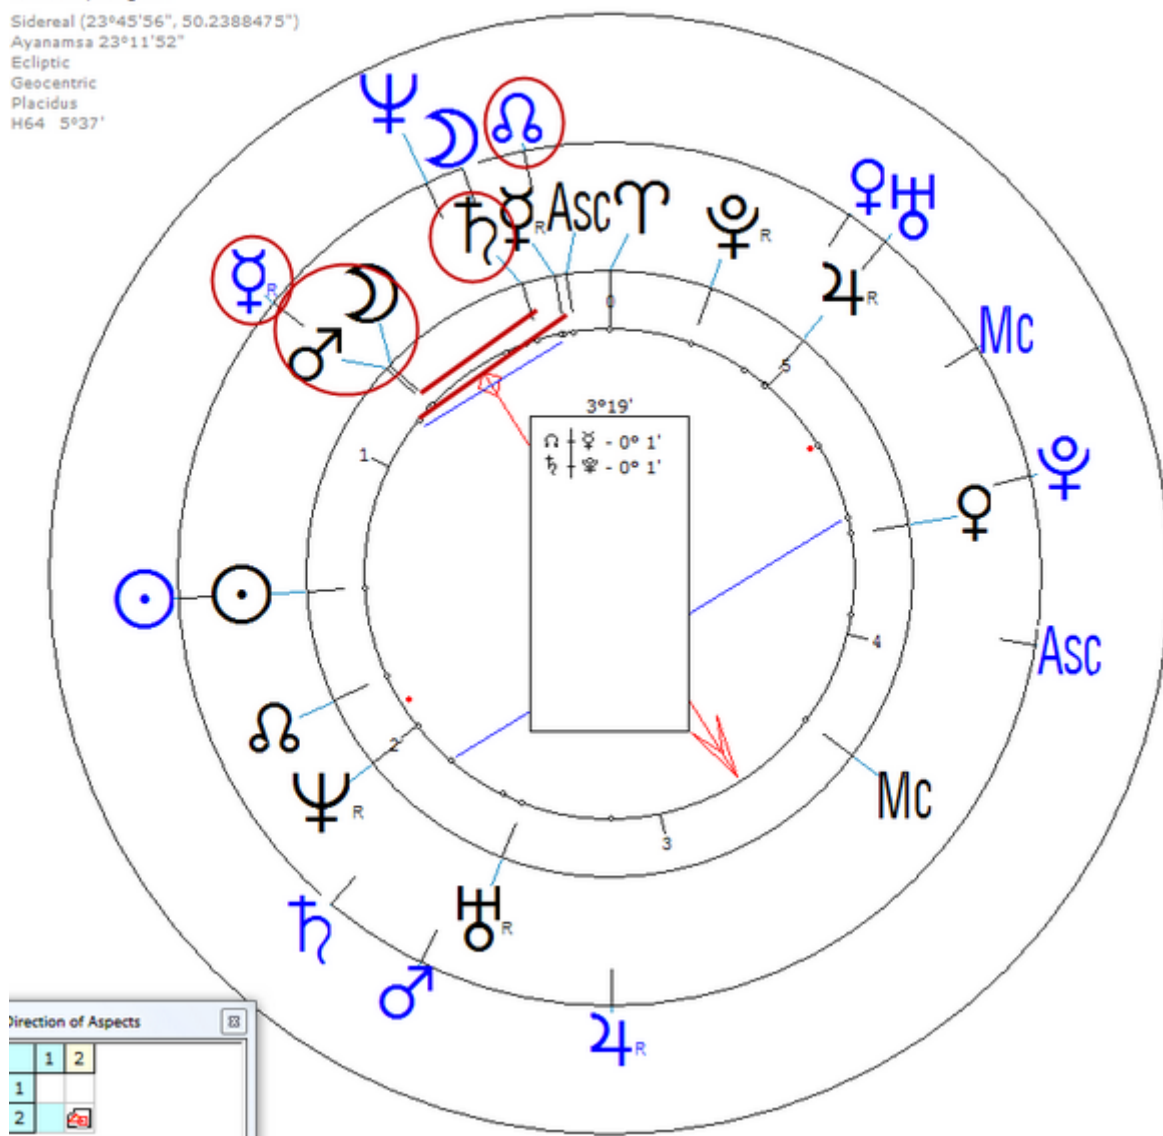

Solar Return (Harmonic 64)

Solar ♃/♁ = ♂_n/♄_n

Solar ♁ = ♃_n

Volter, Philippe
23 March 1959 Mon 14:00 (GMT+1) 50n50 4e20
Brussels, Belgium
Sidereal (23°45'56", 50.2388475")
Ayanamsa 23°11'52"
Ecliptic
Geocentric
Placidus
H64 5°37'